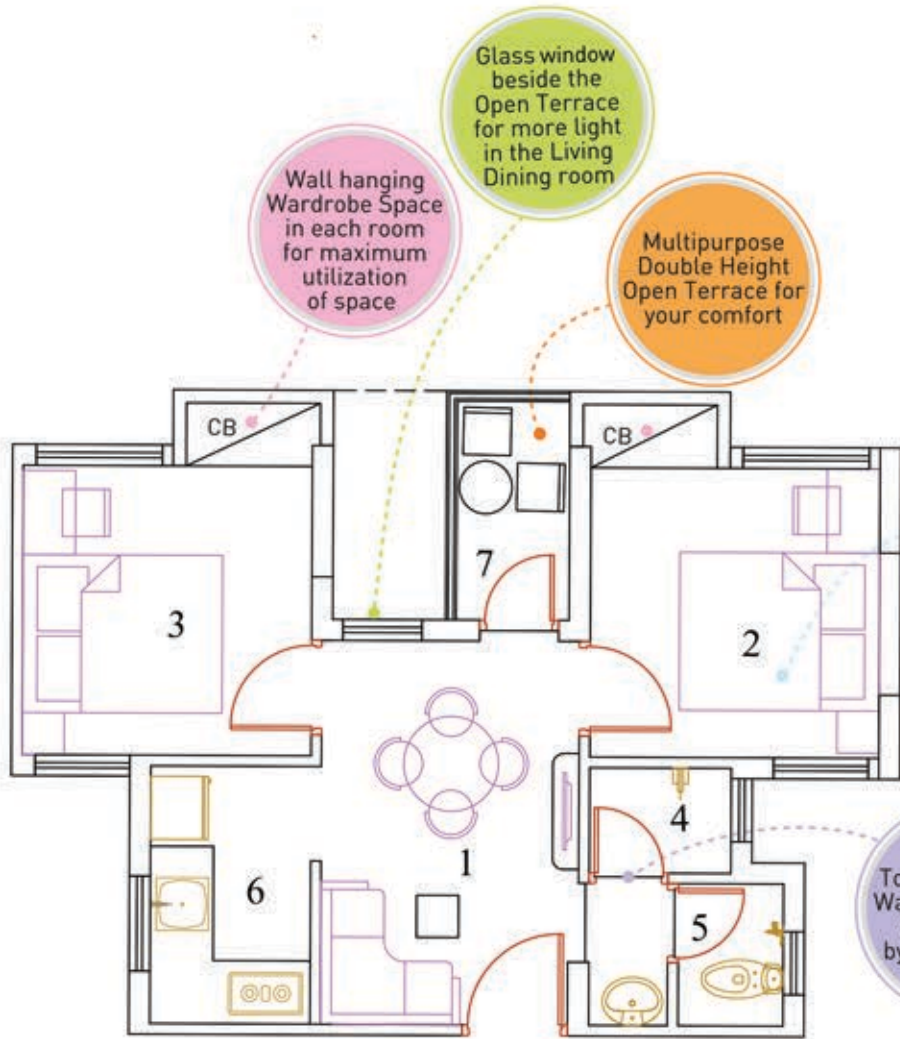

# FLAT B1 | 2B 1T

Available in Tower C,D

Cross ventilated Bedrooms for fresh air and light

Modular Toilet, Bath and Wash Basin area can be used by 3 persons at one time

**Carpet area** 369 sq.ft.  
**Carpet Area + Balcony** 395 sq.ft.  
**Built up area** 454 sq.ft.  
**Standard built up area** 630 sq.ft.

1	Living/Dining	12'0"x7'-9"
2	Bedroom	11'0"x9'0" (9'0"x9'0" without CB)
3	Bedroom	11'0"x9'0" (9'0"x9'0" without CB)
4	Bathroom	4'5"x3'3"
5	WC	4'5"x3'3"
6	Kitchen	8'0"x5'0"
7	Open terrace	7'2"x3'10"
8	Additional Balcony (at Ground Floor Only)	7'2"x3'6"